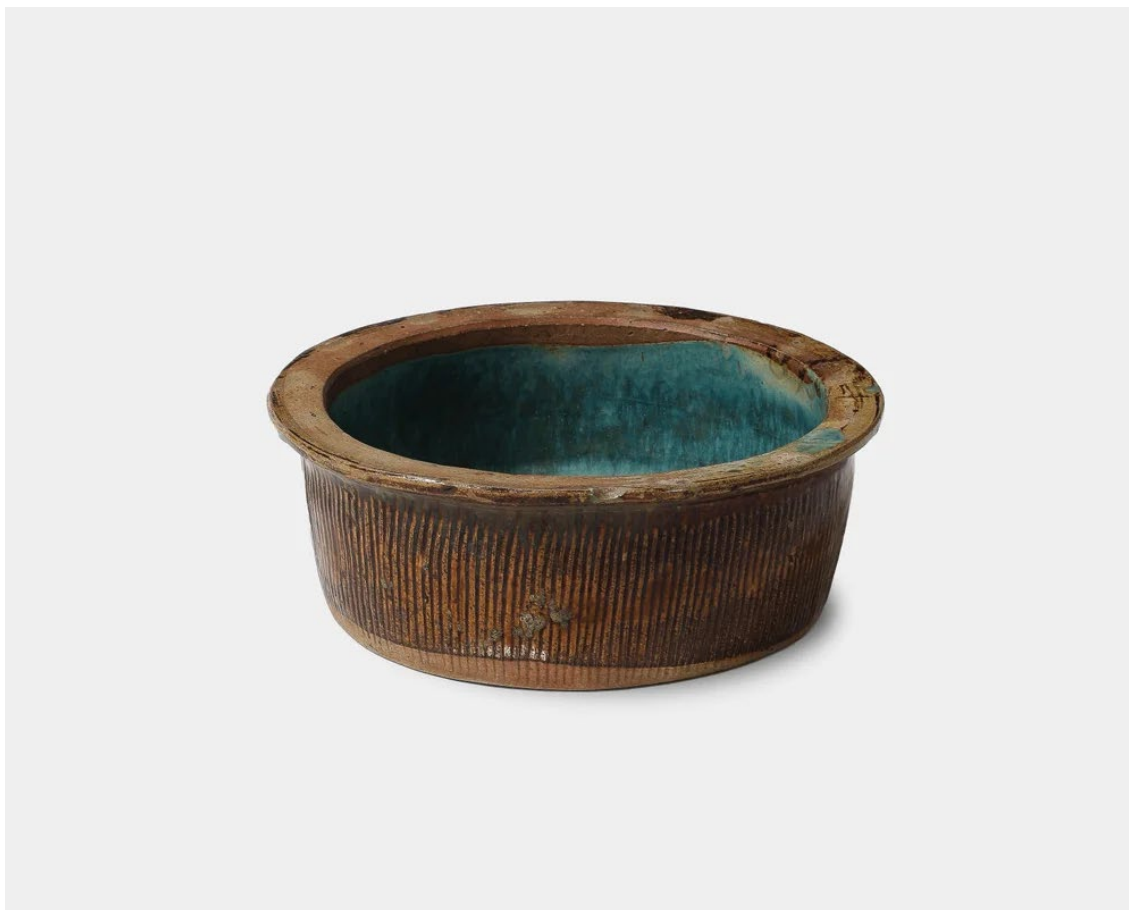

# Robert Stilin

shop

---

*Bowl*

Glazed Ceramic  
Indonesia, 20th C

-

H 4 5/8 x W 13 x D 13 in  
H 11.7 x W 33 x D 33 cm

-

(RSP0358)

\$ 1,800.00