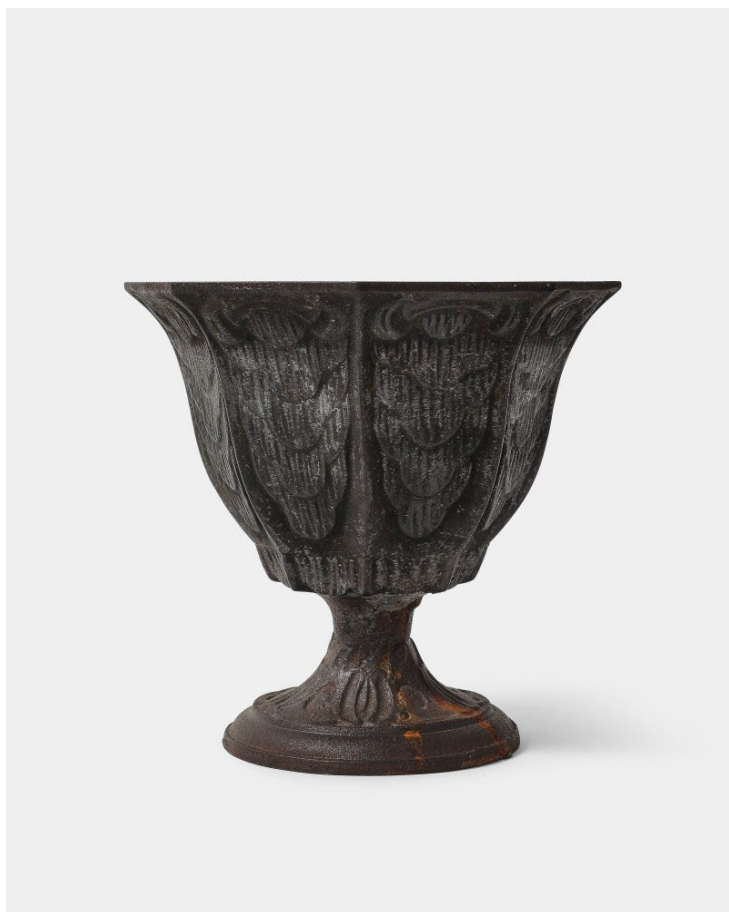

Robert Stilin

shop

French Cache Pot
Patinated Metal with Ornamental Motifs

H 6 7/8 x W 6 3/4 x D 6 3/4 in
H 17.5 x W 17.1 x D 17.1 cm

(RSP0232)

\$ 2,400.00