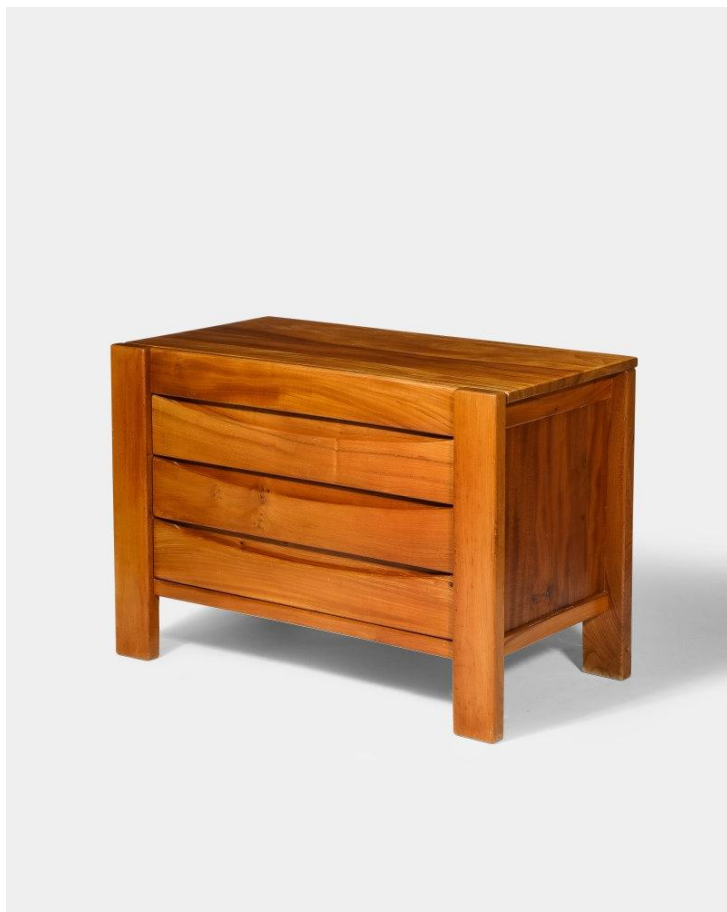

Robert Stilin

shop

Maison Regain
Chest of Drawers
Elm
France, c. 1970

H 30 1/4 x W 43 1/4 x D 23 in
H 76.8 x W 109.9 x D 58.4 cm

\$ 8,400.00