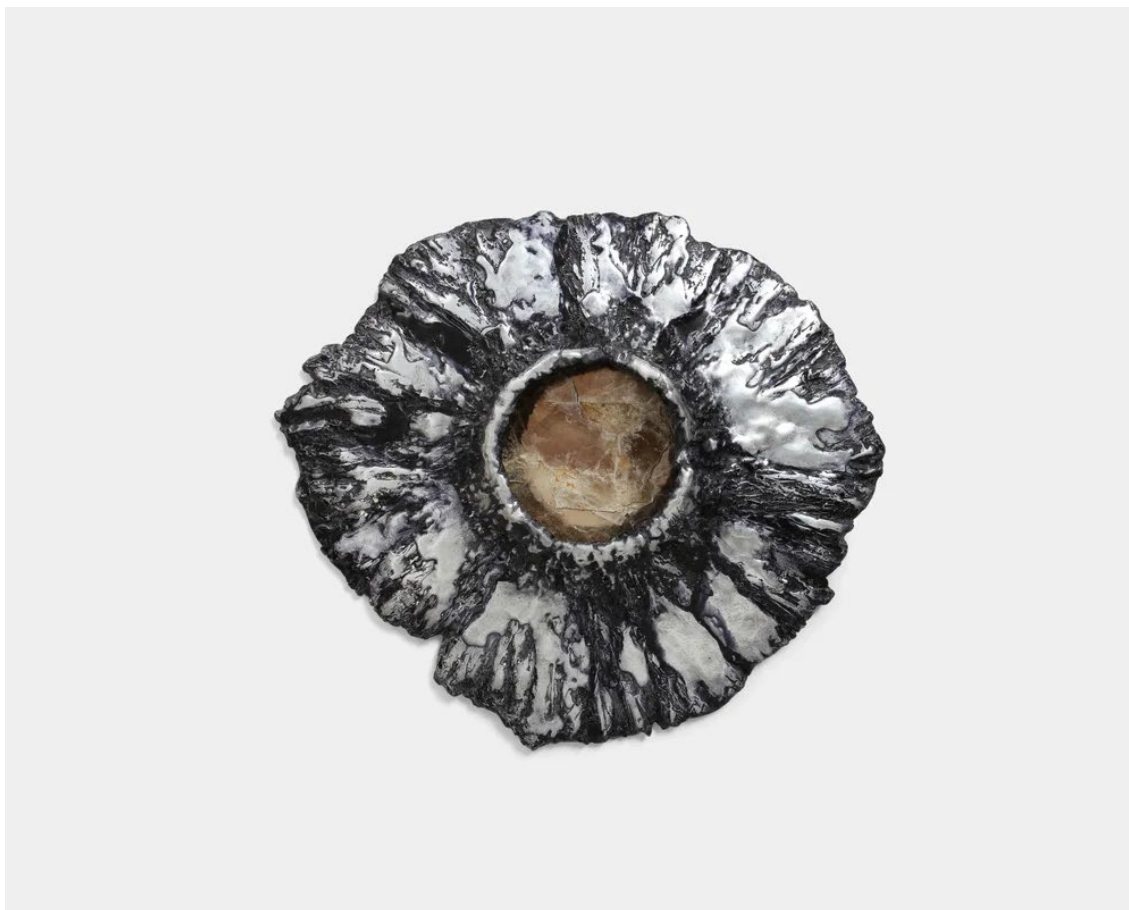

# Robert Stilin

shop

---

*Handmade Sculptural Mirror*

Glazed Ceramic, Mica

20th C

-

H 23 x W 25 x D 7 in

H 58.4 x W 63.5 x D 17.8 cm

-

(ACC2018)

\$ 14,000.00