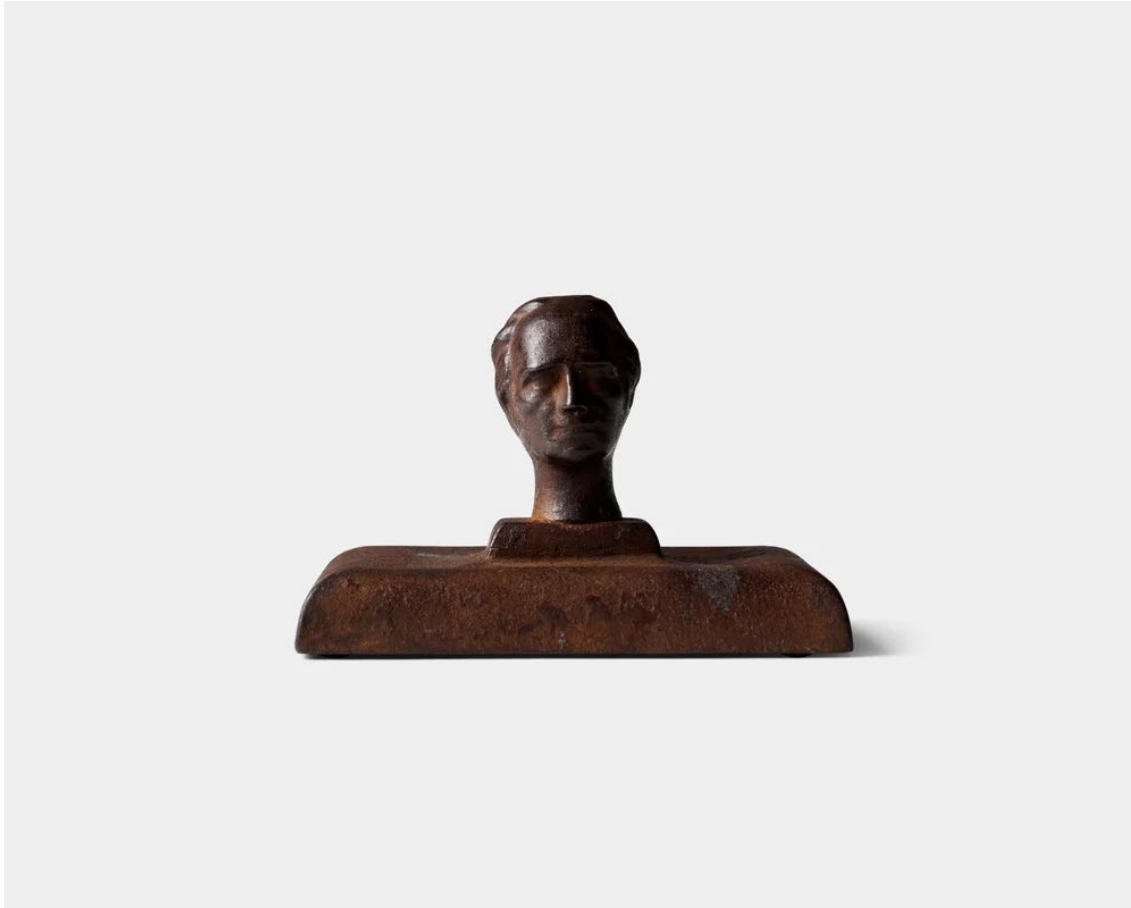

Robert Stilin

shop

Henry Clay Bust Paperweight

Patinated Cast Iron

United States, c. 1844

-

H 3 x W 4 3/4 x D 3 in

H 7.6 x W 12.1 x D 7.6 cm

-

(ACC1535)

\$ 850.00