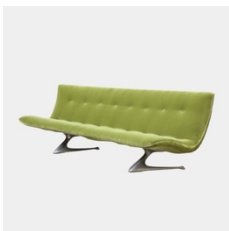

Vladimir Kagan
Unicorn Sofa, c. 1963
Cast aluminum, fabric
32 h x 96 w x 33 d in
Seat Height: 17 in
Back Height: 32 in

$ 68,000.00