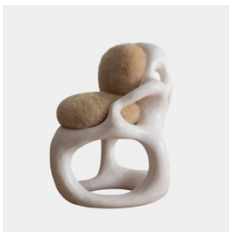

Rogan Gregory

Spume Chaire, 2022

White gypsum and shearling

34 l x 28 w x 36 3/4 h in

$ 28,000.00