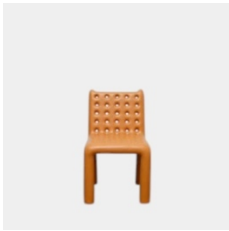

\$28,000 per Chair

Robert Stilin

shop

Thomas Barger

Pink Brushwork Chair

Wood, Paper, Sawdust, Paint, Polyurethane

33 h x 15 ½ w x 18 d in

\$ 9,000.00