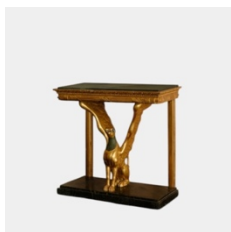

\$ 4,800.00

Swedish Console, 1810
Empire giltwood griffon console, marble top,
trompe l'oeil marble base
32 h x 36 w x 16 d in

\$ 18,500.00

Robert Stilin

shop

Antler Stool
Hair on Hide, Leather Piping, Antlers (Newly Upholstered)
United States
19 1/4 h x 32 w x 24 3/4 d in