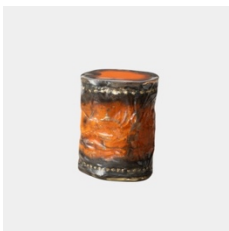

\$ 17,500.00

Taher Asad-Bakhtiari

Reclaimed Barrel , 2023

Metal, paint, resin

18 1/2 h x 15 1/2 dia in

\$ 17,500.00

Taher Asad-Bakhtiari

Reclaimed Barrel , 2023