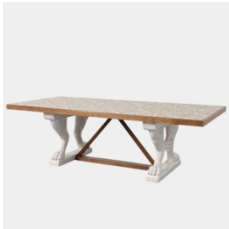

Ashley Hicks
Dining Table, 2024
Glass, resin, and steel
29 1/10 h x 94 3/5 w x 43 7/10 d in

$ 55,000.00