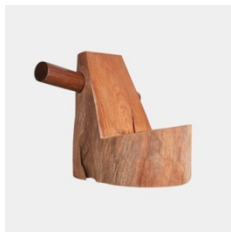

Zanini de Zanine Caldas

Unique Lounge Chair, 2019

Hand-carved River Red Gum wood (*Eucalyptus camaldulensis*) and repurposed Ipê wood (*Tabebuia* spp.)

33 1/2 h x 32 3/10 w x 26 4/5 d in

$ 16,000.00