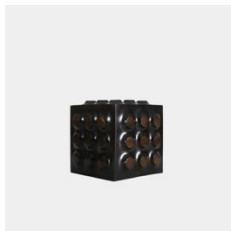

Pierre Sabatier

Cube' Sculpture

Bronze with brown patina

5 1/10 h x 5 1/10 w x 5 1/10 d in

Edition 2/25 Posthumous edition of an original.

Acquired directly from the artist's estate.

$ 4,800.00