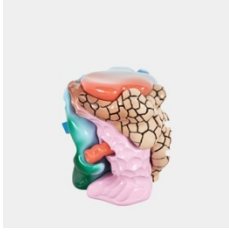

\$ 68,000.00

Misha Kahn
Harvest Moon, 2023
Knit new wool, polyester and nylon, stainless steel
42 1/4 x 65 x 52 3/4 in

\$ 42,000.00

Robert Stilin

shop

Misha Kahn
Extremophile Folly, 2022
Plastic, paint
18 1/2 x 17 1/4 x 17 1/2 in