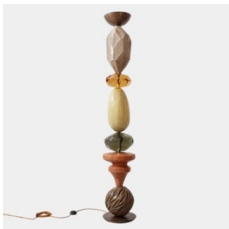

Ashley Hicks
Totem Floorlamp, 2024
Resin, steel
71 h x 20 d in

$ 32,000.00