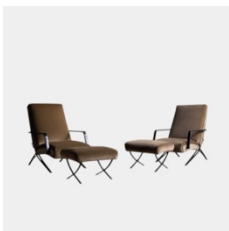

Gianni Moscatelli for Formanova

Pair of Recliners with Ottomans, Italy, 1960s

Rubberized metal, black enameled metal, cotton velvet

37 1/2 h x 27 2/5 w x 37 1/2 d in

Seat Height: 14 in

$17,500 per Set