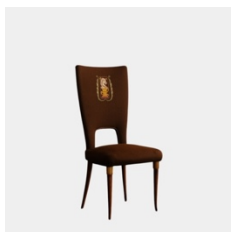

Giovanni Gariboldi & Pier Luigi Colli
Set of Six Dining Chairs, Italy, 1950s
Walnut, Gilding, Original Needlepoint Upholstery
42 1/2 h x 19 w x 19 d

$ 36,000.00