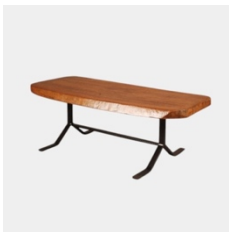

\$ 18,500.00

Marolles
Coffee Table / Bench, c. 1960
Wood and metal
13 1/2 h x 39 1/4 w x 17 1/2 d in

\$ 18,000.00

Robert Stilin

shop

Etienne Henri Martin

\$ 24,000.00

Pair of Chairs, Series 1500, c. 1970s