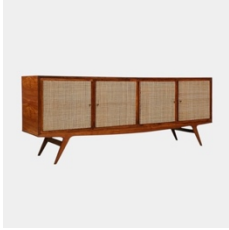

\$ 11,000.00

Louis Durot
Pedestal Table, 1970
Resin, steel
26 h x 28 dia in

\$ 28,000.00

Robert Stilin

shop

Martin Eisler

Rare Four Door Sideboard, c. 1960

Caviuna wood, walnut, bamboo caning, and brass