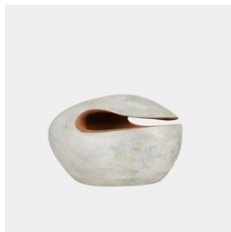

Natasha Dakhli
Sculptural Table Lamp, 2023
Ceramic
12 1/2 h x 22 w x 16 d in

$ 13,000.00