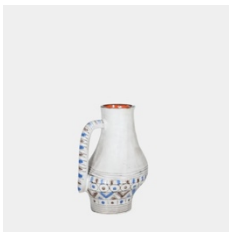

Tubular structure, foam, fabric
28 2/5 h x 25 1/5 w x 31 9/10 d in
Seat Height: 13 2/5 in

Mathieu Mategot

\$30,000 for the Pair

Pair of Lounge Chairs

France, Mid 20th Century

29 1/2 h x 24 w x 28 d in

Alain Maunier