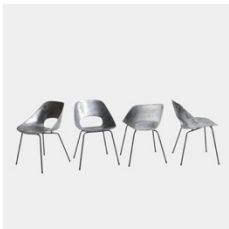

Pierre Guariche

$6,500 (each)

Pair of Chairs, c. 1950
Metal, aluminum
27 1/2 h x 18 w x 18 d in