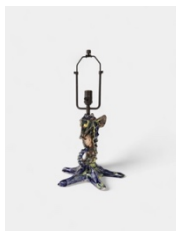

Polychrome Ceramic Seahorse Table Lamp
Glazed Ceramic
France, c. 1960
23 h x 12 w x 12 d in

$ 4,800.00