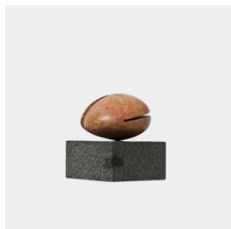

Pierre Székely

Ravel Bolero' Sculpture, 1975
Signed, titled and dated on plate
Marble
11 h x 8 1/2 w x 9 d in

$ 32,000.00