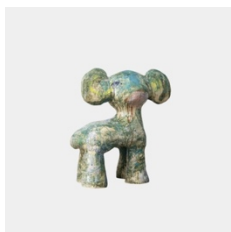

\$ 7,500.00

Jasmin Anoschkin
Ovaries Stalker, 2023
Glazed stoneware
27 h x 24 w x 6 3/4 d in

\$ 16,500.00

Jasmin Anoschkin
Melted Ice Cream Koala, 2023
Glazed stoneware
14 1/4 h x 17 1/5 w x 8 1/4 d in

\$ 8,500.00