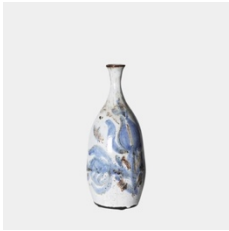

\$ 24,000.00

Martin Bodilsen Kaldahl
Spatial Drawing #55, 2020
Glazed stoneware, hand-built
19 1/4 h x 17 3/4 w x 18 d in

\$ 13,000.00

Boris Kassianoff
Ceramic Vase with Flower Decoration, c. 1950
Glazed ceramic
16 h x 6 1/2 dia in