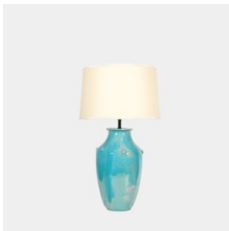

Keramos
Ceramic Table Lamp, c. 1940
Ceramic
14 h x 7 1/2 dia in

$ 4,600.00