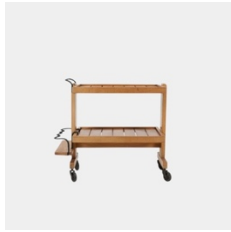

Robert Stilin

shop

Jacques Adnet
Cart, c. 1940
Oak
30 1/2 h x 31 w x 18 d in

$ 18,000.00