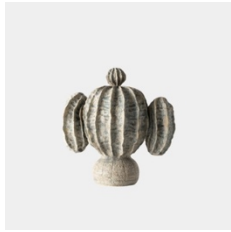

Robert Stilin

shop

Eun-Ha Paek
Cactus Head Ball, 2022
Glazed stoneware
10 1/2 h x 10 w x 6 d in

$ 6,800.00