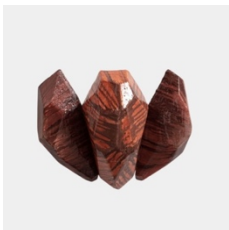

\$ 55,000.00

Ashley Hicks
Dining Table, 2024
Glass, resin, and steel
29 1/10 h x 94 3/5 w x 43 7/10 d in

\$ 55,000.00

Ashley Hicks
Totem Floorlamp, 2024
Resin, steel
71 h x 20 d in

\$ 32,000.00

Ashley Hicks
Gemstone Sconce (Red), 2024
Resin
15 h x 16 w in