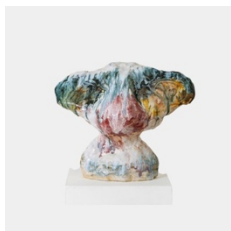

Jasmin Anoschkin
Melted Ice Cream Koala, 2023
Glazed stoneware
14 1/4 h x 17 1/5 w x 8 1/4 d in

$ 8,500.00