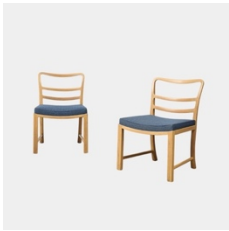

Edward Wormley
Pair of Side Chairs, c. 1946
Bleached mahogany, upholstery
32 1/2 h x 22 1/4 w x 23 d in
Seat Height: 18 in

$ 9,500.00