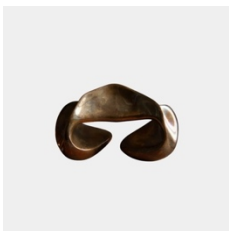

Vagujhelyi
Hand Weights
Solid stainless steel; patinated bronze; oxidized
bronze
5 1/2 h x 3 1/2 w in

$550 (each)