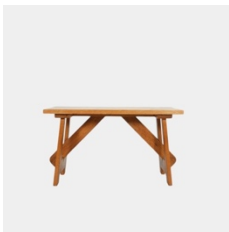

\$ 4,800.00

Swedish Console, 1810
Empire giltwood griffon console, marble top,
trompe l'oeil marble base
32 h x 36 w x 16 d in

\$ 18,500.00

Robert Stilin

shop

Antler Stool
Hair on Hide, Leather Piping, Antlers (Newly Upholstered)
United States
19 1/4 h x 32 w x 24 3/4 d in

\$14,500 per Stool

Tiled Coffee Table, c. 1960s
Glazed ceramic tile top, metal base
15 h x 45 w x 19 d in

\$ 9,800.00

Table, c. 1960
Oak
29 1/2 h x 53 w x 27 1/2 d in

\$ 9,000.00

Accolay
Red Pitcher, c. 1960
Ceramic
9 1/4 h x 8 3/4 d in