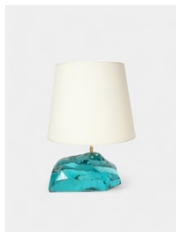

In the Manner of Pietro Chiesa
Table Lamp
Glass,
c. 1960
16 1/2 h x 13 1/2 w x 9 d in

$ 12,000.00