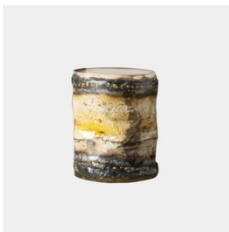

Italy, c. 1946

Glass, brass, paper shade

19 3/4 h x 14 w x 6 d in

\$ 14,500.00

Taher Asad-Bakhtiari

Reclaimed Barrel ,2023

Metal, paint, resin

16 1/2 h x 15 dia in

\$ 17,500.00

Taher Asad-Bakhtiari

Reclaimed Barrel , 2023

Metal, paint, resin

18 1/2 h x 15 1/2 dia in

\$ 17,500.00

Taher Asad-Bakhtiari

Reclaimed Barrel , 2023