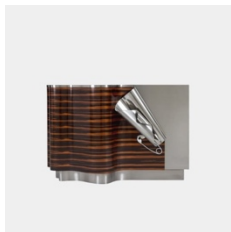

\$ 34,500.00

Maria Pergay
Meuble Drape / Drape Cabinet (A), 2005
Stainless steel, ebony macassar, palm wood
35 1/2 h x 54 1/4 w x 25 d in

\$ 125,000.00

Maria Pergay
Table Éventail / Three-tier Table, 1968 / 2012
Brushed stainless steel, tinted stainless steel
11 8/10 h x 39 4/5 w x 32 7/10 d in
Diameter (closed): 23 3/5 in