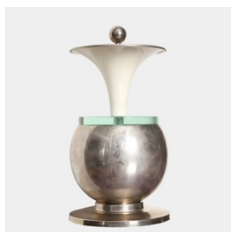

Roberto Giulio Rida
Custom-made "Trumpet" Table Lamp, c. 2009
Nickel metal, painted metal, and crystal
17 1/2 h x 8 3/4 dia in

$ 5,800.00