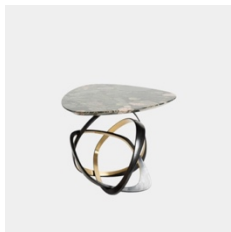

Hervé van der Straeten

Guéridon Volubile No. 538, Contemporary Side Table, 2017
Marinace marble, patinated bronze, gilt bronze
22 1/2 h x 23 1/2 w x 24 3/4 d in
Edition 5

$ 30,000.00