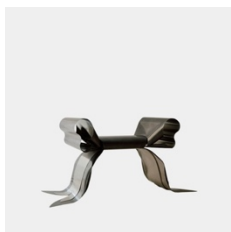

Maria Pergay
Ribbon Pouf T-Black, 2007
Tinted stainless steel
21 7/10 h x 43 1/2 w x 16 9/10 d in
Edition 1/12

$ 45,000.00