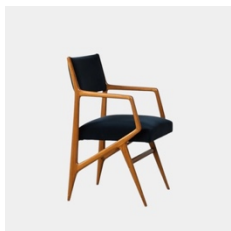

Gio Ponti for Cassina

$ 10,500.00

No. 835 Armchair, c. 1955

Elm, fabric

33 3/4 h x 20 1/4 w x 22 d in

Seat Height: 18 in

Arm Height: 25 1/2 in