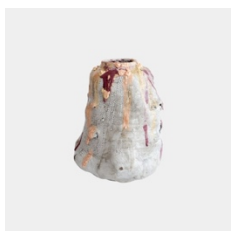

Adam Silverman

Untitled, 2016

Signed and dated on underside 'AS 2016'

Stoneware

16 1/2 h x 14 w x 13 d in

$ 14,500.00