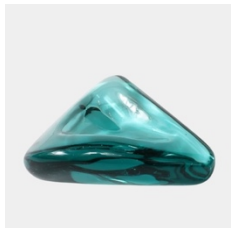

Ghiro Studio

Hand Blown Glass Dish, 2019
Etched on underside 'Ghiro'
Colored glass
3 3/4 h x 11 w x 9 1/2 d in

$ 6,800.00