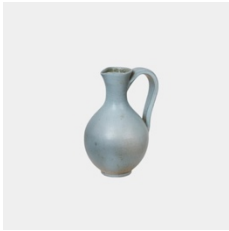

Suzanne Ramie / Madoura
Blue Pitcher, c. 1960
Signed
Ceramic
9 1/2 h x 7 d in

$ 5,500.00