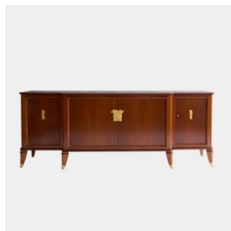

\$ 4,800.00

Gilbert Poillerat
End Table
Marble and Gilded Bronze

\$ 24,000.00

22 h x 31 w x 18 d in

Paul Poiret
Console, c. 1930
Wood and frosted glass
24 h x 69 w x 16 d in

\$ 28,000.00

Raphaël
Four-door Cabinet with Ornaments by Georges Lévy-Mazaud, France, c. 1950
Mahogany, sycamore interior, bronze sabots,
gilt-bronze ornaments
38.5 h x 98.5 w x 19 3/4 d in