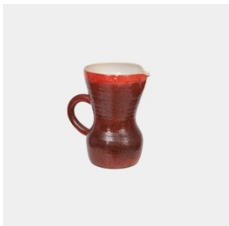

\$ 4,800.00

Swedish Console, 1810
Empire giltwood griffon console, marble top,
trompe l'oeil marble base
32 h x 36 w x 16 d in

\$ 18,500.00

Robert Stilin

shop

Antler Stool
Hair on Hide, Leather Piping, Antlers (Newly Upholstered)
United States
19 1/4 h x 32 w x 24 3/4 d in

\$14,500 per Stool

Tiled Coffee Table, c. 1960s
Glazed ceramic tile top, metal base
15 h x 45 w x 19 d in

\$ 9,800.00

Table, c. 1960
Oak
29 1/2 h x 53 w x 27 1/2 d in

\$ 9,000.00

Accolay
Red Pitcher, c. 1960
Ceramic
9 1/4 h x 8 3/4 d in