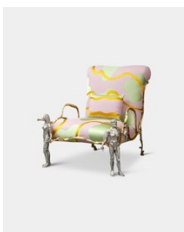

Mattia Bonetti

"Elle & Lui" Armchair

Mohair and Bronze

Italy, 2017

40 h x 38 w x 44 d in

$ 78,000.00