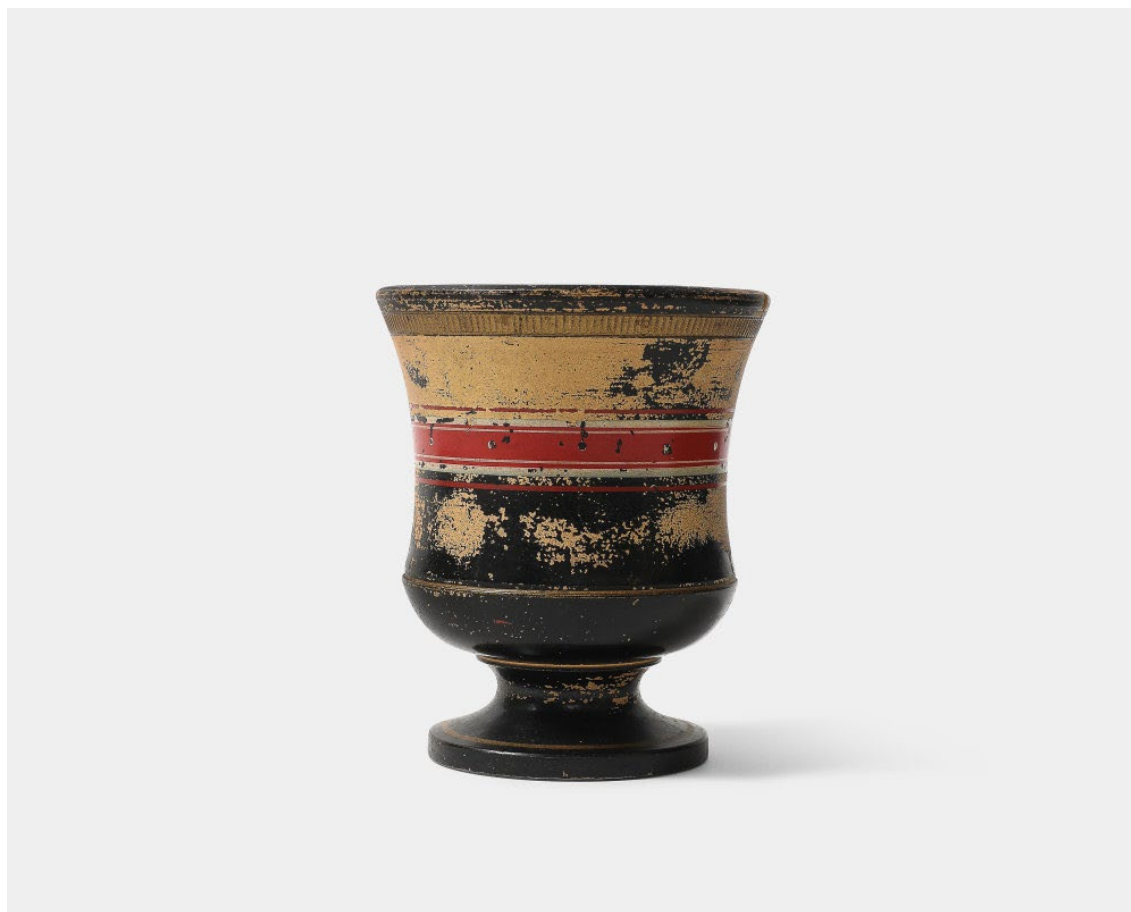

Robert Stilin

shop

Cup

Painted Ceramic

H 4 x W 3 1/4 x D 3 1/4 in

H 10.2 x W 8.3 x D 8.3 cm

(RSP0267)

\$ 750.00