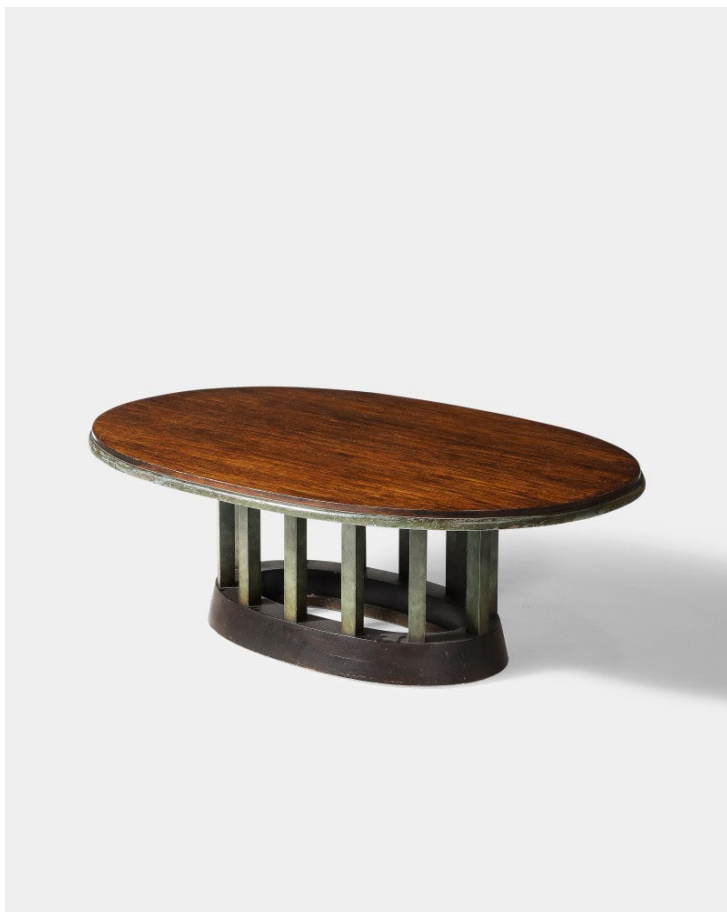

Robert Stilin

shop

Coffee Table
Walnut, Painted Wood

H 18 x W 54 x D 36 in
H 45.7 x W 137.2 x D 91.4 cm

(RSP0144)

\$ 6,200.00